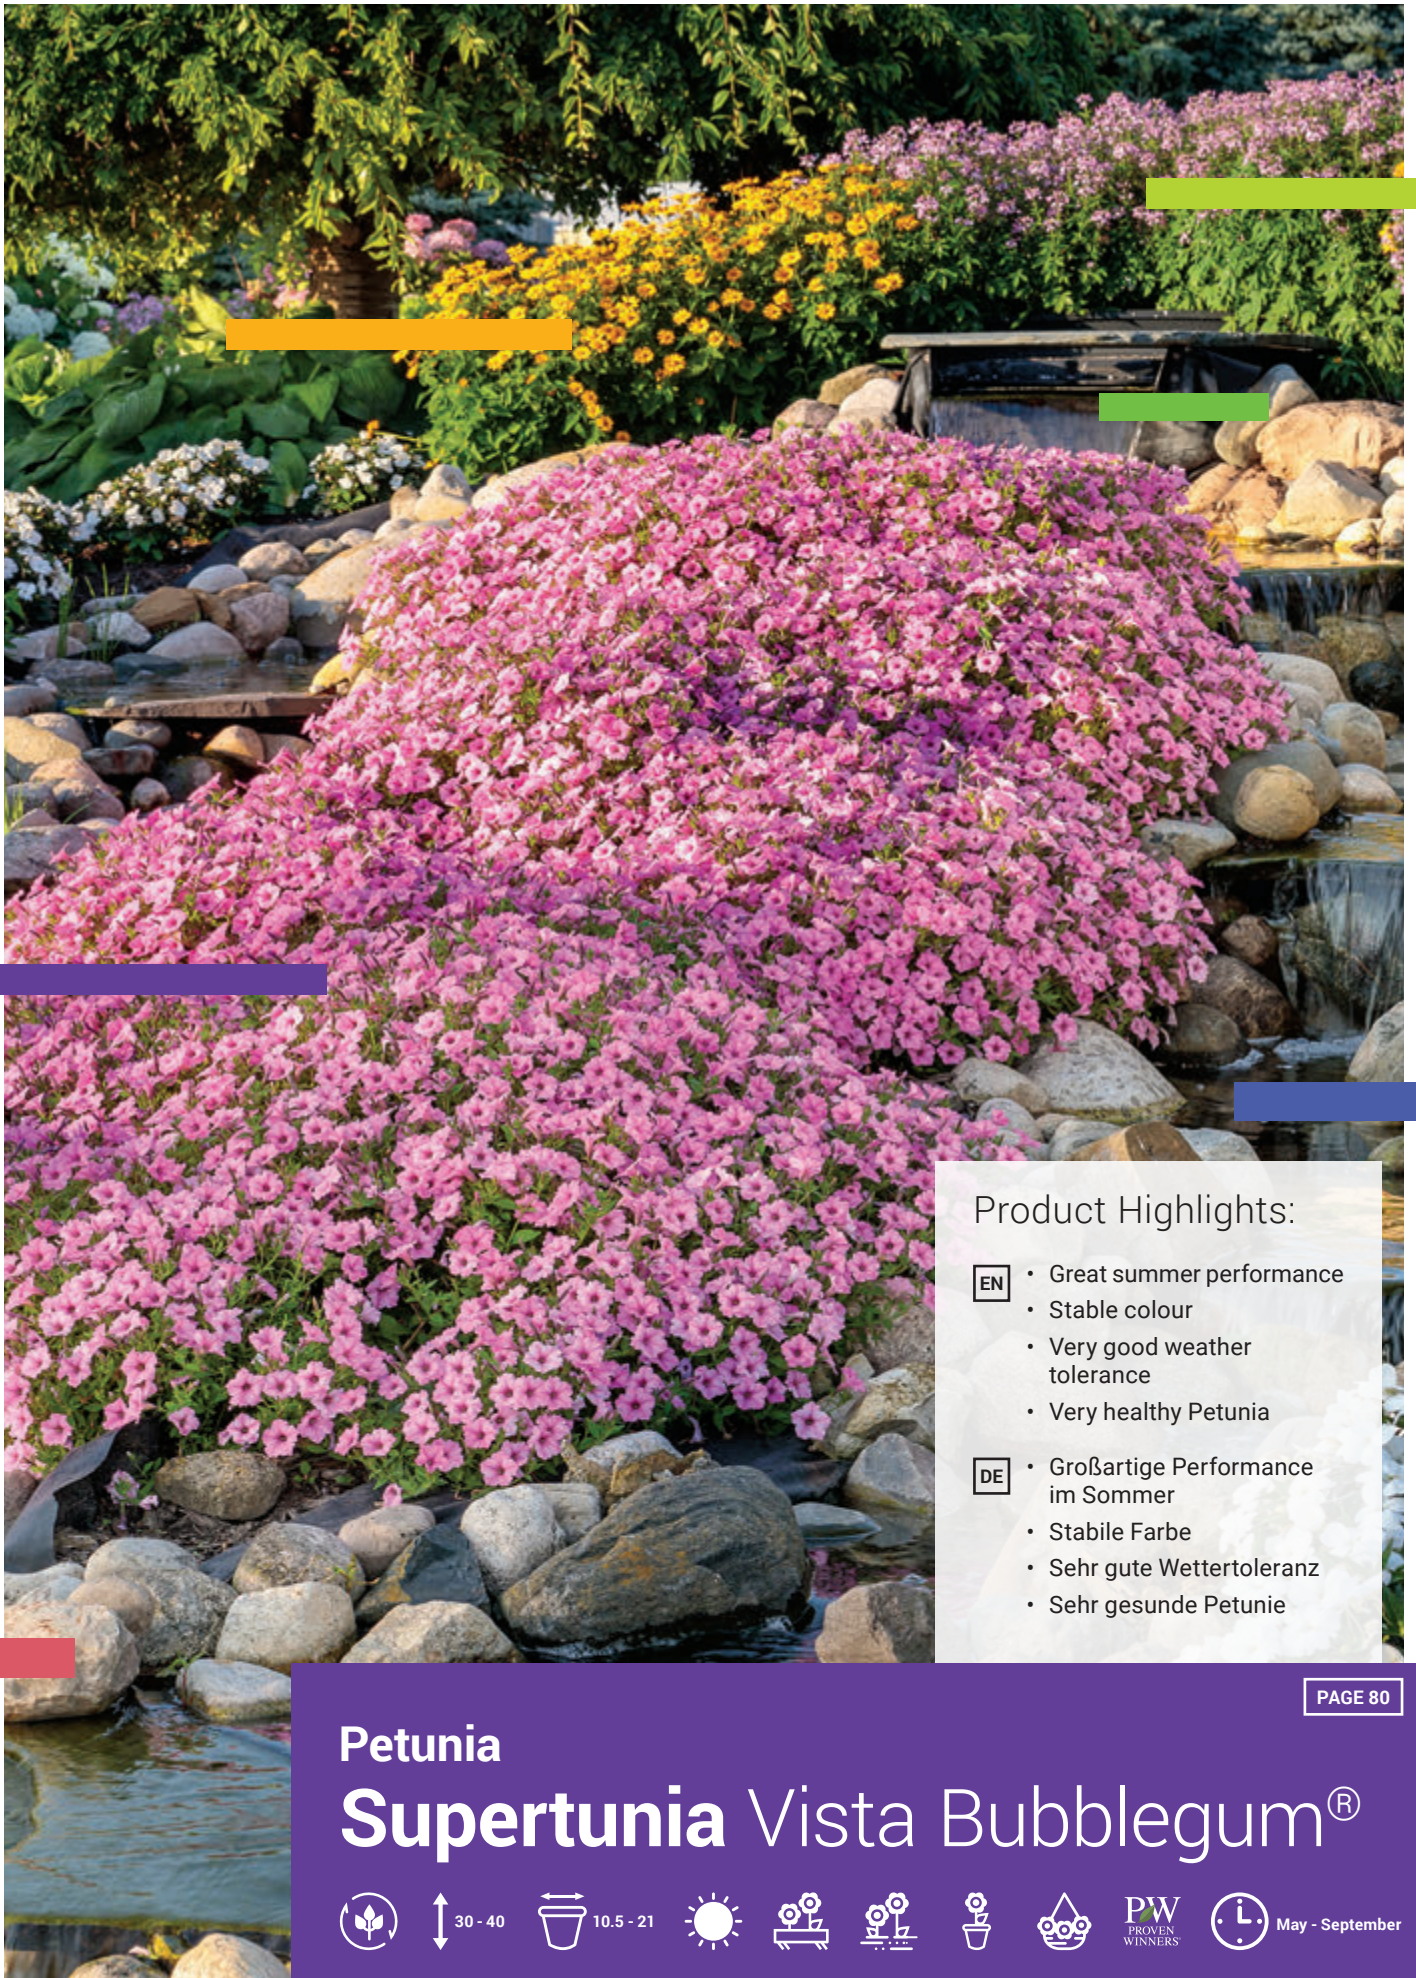

Product Highlights:

- **EN** • Great summer performance
- Stable colour
- Very good weather tolerance
- Very healthy Petunia
- **DE** • Großartige Performance im Sommer
- Stabile Farbe
- Sehr gute Wittertoleranz
- Sehr gesunde Petunie

PAGE 80

Petunia

Supertunia Vista Bubblegum®

↑ 30 - 40

10.5 - 21

PW
PROVEN
WINNERS

May - September