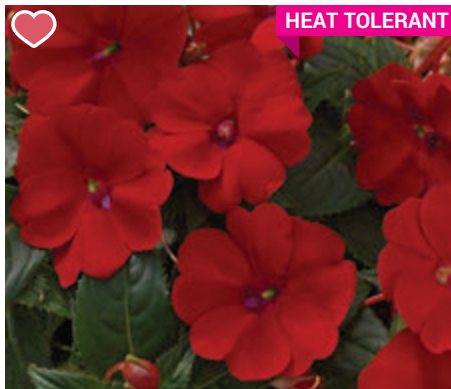

Impatiens
hybrida

HEAT TOLERANT

30 - 60
12 - 17

Sunpatiens Compact Red®

JAN	FEB	MAR	APR	MAY	JUN	JUL	AUG	SEP	OCT	NOV	DEC