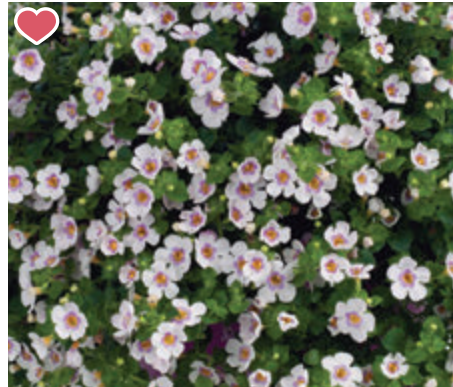

Bacopa
cordata

10 - 15 9 - 14

Gulliver Pink Heart Improved®

JAN	FEB	MAR	APR	MAY	JUN	JUL	AUG	SEP	OCT	NOV	DEC