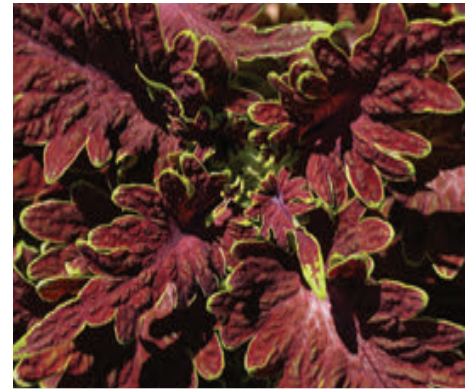

 JAN FEB MAR APR **MAY** JUN JUL AUG SEP OCT NOV DEC

Coleus

blumei

↑ 30 - 50 10.5 - 17
Copinto Caipirinha®

 JAN FEB MAR APR MAY JUN JUL AUG SEP OCT NOV DEC

Coleus

blumei

↑ 30 - 50 10.5 - 17
Copinto Cuba Libre®