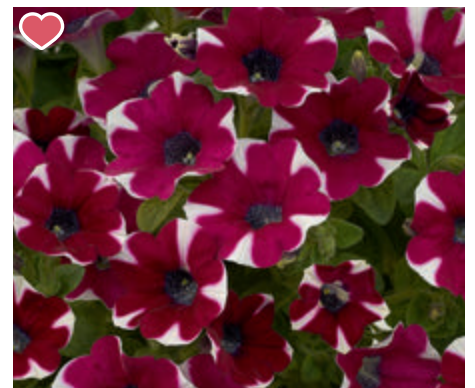

Petunia
hybrida   MEDIUM FLOWER - TRAILING

Cascadias Cabernet™

↑ 30 - 40   🪴 10.5 - 17   ☀️

PW
POWERPLUGS WINNERS

JAN FEB MAR APR **MAY** JUN JUL AUG SEP OCT NOV DEC