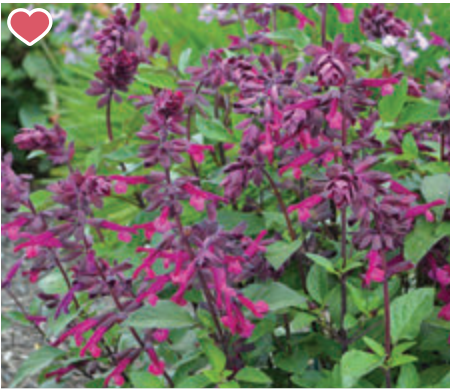

Salvia
hybrida

↑ 60-80   13-21   ☀
Love and Wishes®
🌱 🌱 🐝

JAN FEB MAR APR MAY JUN JUL AUG SEP OCT NOV DEC

Salvia
hybrida