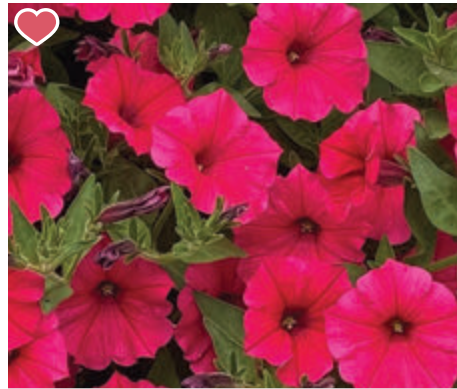

Petunia
hybrida BIG FLOWER - TRAILING

30 - 40 10.5 - 21

Supertunia Vista Paradise®

JAN	FEB	MAR	APR	MAY	JUN	JUL	AUG	SEP	OCT	NOV	DEC