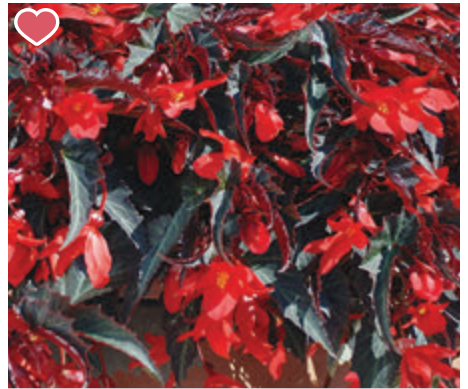

Begonia
hybrida

25 - 35
10.5 - 17
Summerwings Elegance Dark Red®
PW
POWERPLUGS WINNERS
JAN FEB MAR APR MAY JUN JUL AUG SEP OCT NOV DEC