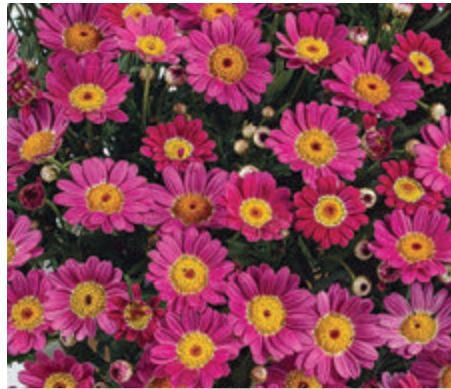

Argyranthemum

frutescens

40 - 50 10.5 - 17

Angelic Ruby™

JAN FEB MAR APR MAY JUN JUL AUG SEP OCT NOV DEC